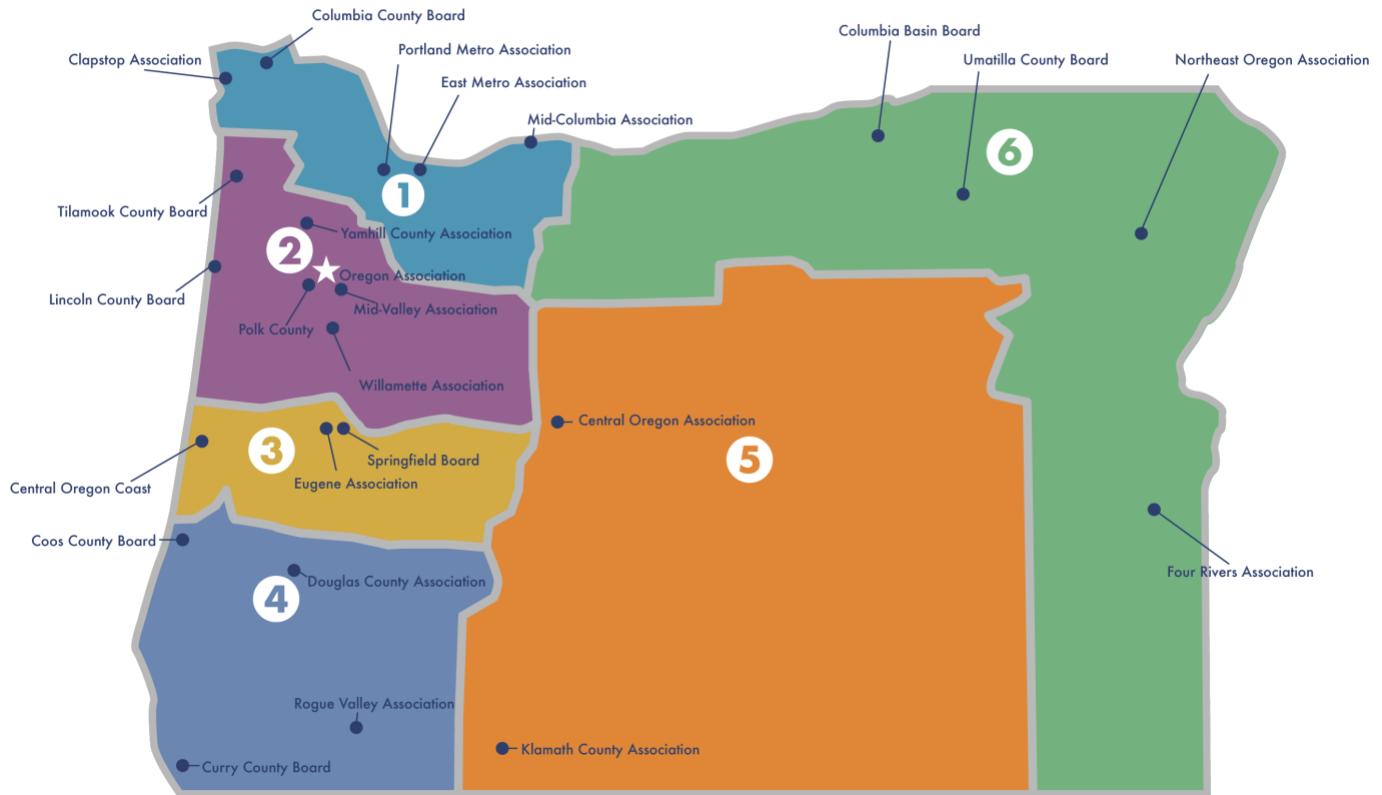

Local Associations Map

District 1

[Clatsop Association of REALTORS®](#)
[Columbia County Board of REALTORS®](#)
[East Metro Association of REALTORS®](#)
[Portland Metropolitan Association of REALTORS®](#)

District 2

[Lincoln County Board of REALTORS®](#)
[Polk County Association of REALTORS®](#)
[Mid-Valley Association of REALTORS®](#)
[Tillamook County Board of REALTORS®](#)
[Willamette Association of REALTORS®](#)
[Yamhill County Association of REALTORS®](#)

District 5

[Central Oregon Association of REALTORS®](#)
[Klamath County Association of REALTORS®](#)

District 6

[Columbia Basin Board of REALTORS®](#)
[Northeast Oregon Board of REALTORS®](#)
[Mid-Columbia Association of REALTORS®](#)
[Four Rivers Association of REALTORS®](#)
[Umatilla County Board of REALTORS®](#)